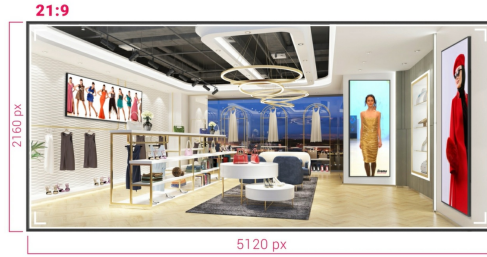

## 105" Professional 5KUW Display for specialised 21:9 panoramic commercial signage

Experience a true 21:9 Panoramic Ultra-Wide view for all your content with the jaw dropping 105" displays of iiyama. This super sleek thin bezel design display shows vibrant and larger than life imagery and videos using 5KUW resolution to make the difference.

Whether installed in mission critical control room facilities or vibrant digital signage for high end retail spaces, this iiyama 105" large format display offers businesses an easy and effective solution to help capture their audience's attention. Designed to perform in continual, around the clock environments, the LH10551UWS-B1AG can be installed and utilised in landscape and portrait orientation to create the most stimulating imagery in any space.

## Flexible Orientation

The ability to position the displays in landscape or portrait orientation means you can make the most of any space and bring your messaging, advertisements, videos and safety information to your audience.

## 5K - 11 Mega Pixels

Experience stunning visuals on this IPS panel with 5KUW resolution (5120x2160), offering crisp and clear images for a truly immersive viewing experience.