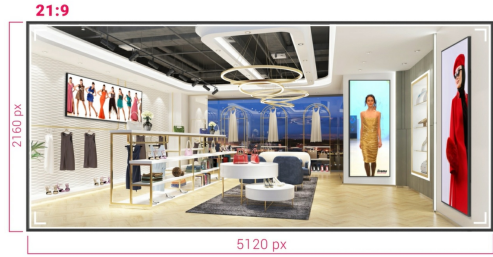

**LFD - SIGNAGE DISPLAYS****INFORMATION****105" Professional 5KUW Display for specialised 21:9 panoramic commercial signage**

Experience a true 21:9 Panoramic Ultra-Wide view for all your content with the jaw dropping 105" displays of iiyama. This super sleek thin bezel design display shows vibrant and larger than life imagery and videos using 5KUW resolution to make the difference.

Whether installed in mission critical control room facilities or vibrant digital signage for high end retail spaces, this iiyama 105" large format display offers businesses an easy and effective solution to help capture their audience's attention. Designed to perform in continual, around the clock environments, the LH10551UWS-B1AG can be installed and utilised in landscape and portrait orientation to create the most stimulating imagery in any space.

## Flexible Orientation

The ability to position the displays in landscape or portrait orientation means you can make the most of any space and bring your messaging, advertisements, videos and safety information to your audience.

## 5K - 11 Mega Pixels

Experience stunning visuals on this IPS panel with 5KUW resolution (5120x2160), offering crisp and clear images for a truly immersive viewing experience.