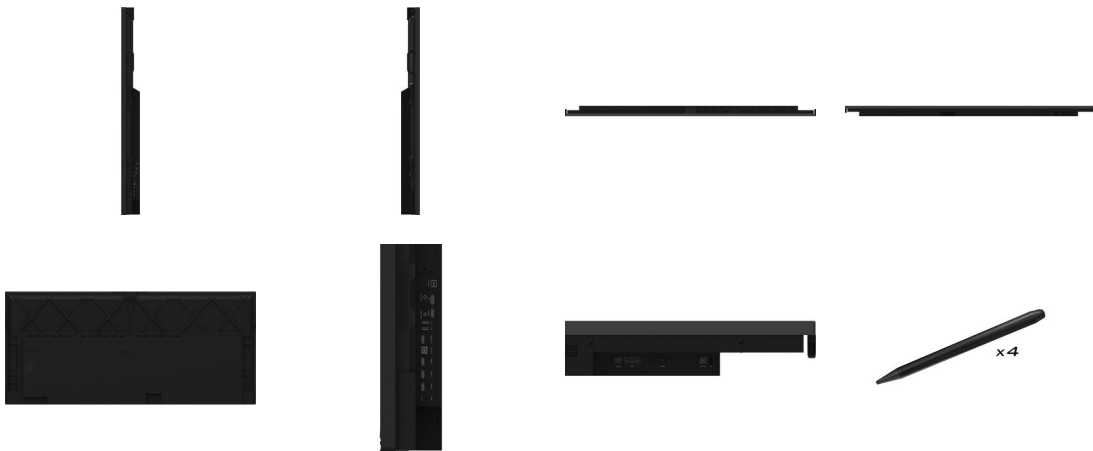

All trademarks and registered trademarks acknowledged. E & O E. Specification subject to change without notice. All LCD's comply with ISO-9241-307:2008 in connection with pixel defects. © IYAMA CORPORATION. ALL RIGHTS RESERVED