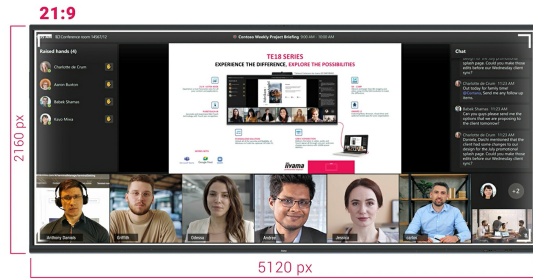

IFP INTERACTIVE DISPLAYS

INFORMATION

105" Ultra-wide Interactive 5K UHD display with 21:9 panoramic view

- The TE10518UWI-B1AG is a revolutionary 105" 5K UHD Interactive Touchscreen that brings a new level of collaboration and engagement to your workspace. Boasting cutting-edge technology and a host of impressive features and functionalities, this interactive display is designed to transform the way you work, communicate, and share ideas. Whether it's for boardrooms, classrooms, or collaborative meeting spaces, this 105" 21:9 Ultra-Wide interactive touchscreen is the ultimate tool to foster creativity, productivity, and seamless communication.

Microsoft Teams Front Row

Take your collaboration to the next level with your preferred integration of Microsoft Teams Front Row. This feature allows you to seamlessly host or join virtual meetings and video conferences using the interactive touchscreen as your central communication hub.

21:9 Ultra-Wide Screen

With an ultra-wide aspect ratio, this interactive touchscreen provides an expansive canvas to accommodate multiple content windows side-by-side, enhancing multitasking capabilities. The 21:9 Ultra Wide format is also the perfect optimisation for Microsoft Teams Front Row delivering an exceptional experience and meeting room equity for all attendees.

5K - 11 Mega Pixels

Experience stunning visuals with the 5K UHD resolution, offering crisp and clear images for a truly immersive viewing experience.

PURETOUCH-IR+

The state-of-the-art PureTouch-IR+ technology ensures accurate and precise touch responses, enabling effortless interaction and annotation.