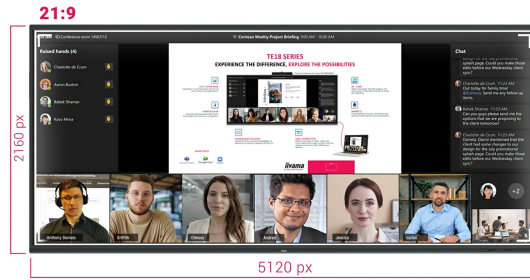

IFP INTERACTIVE DISPLAYS

INFORMATION

**105" Ultra-wide Interactive 5K UHD display with 21:9 panoramic view**

- The TE10518UWI-B1AG is a revolutionary 105" 5K UHD Interactive Touchscreen that brings a new level of collaboration and engagement to your workspace. Boasting cutting-edge technology and a host of impressive features and functionalities, this interactive display is designed to transform the way you work, communicate, and share ideas. Whether it's for boardrooms, classrooms, or collaborative meeting spaces, this 105" 21:9 Ultra-Wide interactive touchscreen is the ultimate tool to foster creativity, productivity, and seamless communication.

## Microsoft Teams Front Row

Take your collaboration to the next level with your preferred integration of Microsoft Teams Front Row. This feature allows you to seamlessly host or join virtual meetings and video conferences using the interactive touchscreen as your central communication hub.

## 21:9 Ultra-Wide Screen

With an ultra-wide aspect ratio, this interactive touchscreen provides an expansive canvas to accommodate multiple content windows side-by-side, enhancing multitasking capabilities. The 21:9 Ultra Wide format is also the perfect optimisation for Microsoft Teams Front Row delivering an exceptional experience and meeting room equity for all attendees.

## 5K - 11 Mega Pixels

Experience stunning visuals with the 5K UHD resolution, offering crisp and clear images for a truly immersive viewing experience.