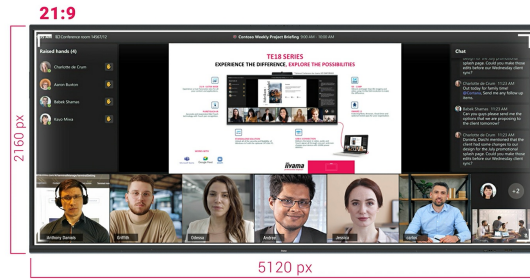

IFP INTERACTIVE DISPLAYS

INFORMATION

105" Ultra-wide Interactive 5K UHD display with 21:9 panoramic view

- The TE10518UWI-B1AG is a revolutionary 105" 5K UHD Interactive Touchscreen that brings a new level of collaboration and engagement to your workspace. Boasting cutting-edge technology and a host of impressive features and functionalities, this interactive display is designed to transform the way you work, communicate, and share ideas. Whether it's for boardrooms, classrooms, or collaborative meeting spaces, this 105" 21:9 Ultra-Wide interactive touchscreen is the ultimate tool to foster creativity, productivity, and seamless communication.

Microsoft Teams Front Row

Take your collaboration to the next level with your preferred integration of Microsoft Teams Front Row. This feature allows you to seamlessly host or join virtual meetings and video conferences using the interactive touchscreen as your central communication hub.

21:9 Ultra-Wide Screen

With an ultra-wide aspect ratio, this interactive touchscreen provides an expansive canvas to accommodate multiple content windows side-by-side, enhancing multitasking capabilities. The 21:9 Ultra Wide format is also the perfect optimisation for Microsoft Teams Front Row delivering an exceptional experience and meeting room equity for all attendees.

5K - 11 Mega Pixels

Experience stunning visuals with the 5K UHD resolution, offering crisp and clear images for a truly immersive viewing experience.

PURETOUCH-IR+

The state-of-the-art PureTouch-IR+ technology ensures accurate and precise touch responses, enabling effortless interaction and annotation.