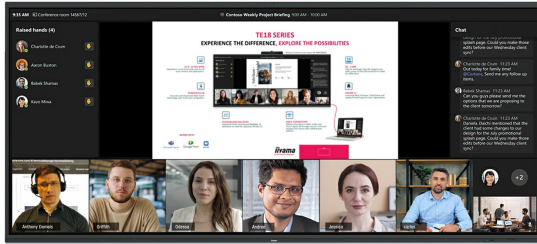

IFP INTERACTIVE DISPLAYS

INFORMATION

105" Ultra-wide Interactive 5K UHD display with 21:9 panoramic view

- The TE10518UWI-B1AG is a revolutionary 105" 5K UHD Interactive Touchscreen that brings a new level of collaboration and engagement to your workspace. Boasting cutting-edge technology and a host of impressive features and functionalities, this interactive display is designed to transform the way you work, communicate, and share ideas. Whether it's for boardrooms, classrooms, or collaborative meeting spaces, this 105" 21:9 Ultra-Wide interactive touchscreen is the ultimate tool to foster creativity, productivity, and seamless communication.

Microsoft Teams Front Row

Take your collaboration to the next level with your preferred integration of Microsoft Teams Front Row. This feature allows you to seamlessly host or join virtual meetings and video conferences using the interactive touchscreen as your central communication hub.

21:9 Ultra-Wide Screen

With an ultra-wide aspect ratio, this interactive touchscreen provides an expansive canvas to accommodate multiple content windows side-by-side, enhancing multitasking capabilities. The 21:9 Ultra Wide format is also the perfect optimisation for Microsoft Teams Front Row delivering an exceptional experience and meeting room equity for all attendees.

5K - 11 Mega Pixels

Experience stunning visuals with the 5K UHD resolution, offering crisp and clear images for a truly immersive viewing experience.

PURETOUCH-IR+

The state-of-the-art PureTouch-IR+ technology ensures accurate and precise touch responses, enabling effortless interaction and annotation.