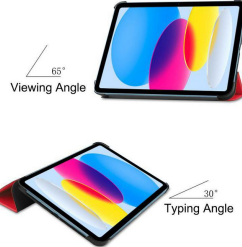

Other images

Auto Sleep/Wake Function
Wake on open. Sleep on close.