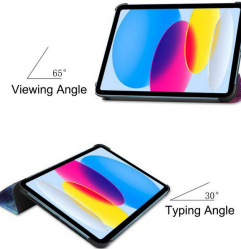

Other images

Auto Sleep/Wake Function
Wake on open. Sleep on close.