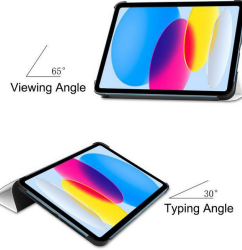

Other images

Auto Sleep/Wake Function
Wake on open. Sleep on close.