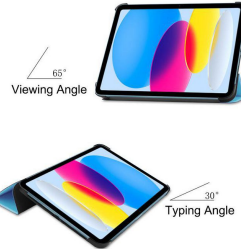

Other images

Auto Sleep/Wake Function
Wake on open. Sleep on close.