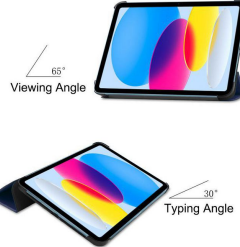

Other images

Auto Sleep/Wake Function
Wake on open. Sleep on close.