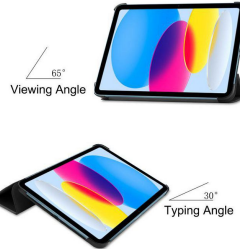

Other images

Auto Sleep/Wake Function
Wake on open. Sleep on close.