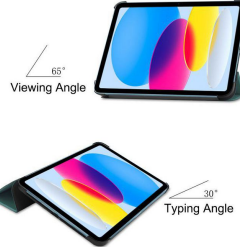

Other images

Auto Sleep/Wake Function
Wake on open. Sleep on close.