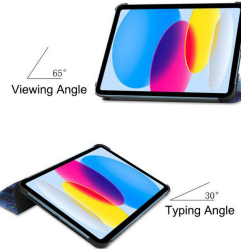

Other images

Auto Sleep/Wake Function
Wake on open. Sleep on close.