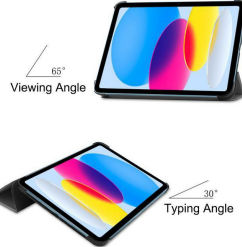

Other images

Auto Sleep/Wake Function
Wake on open. Sleep on close.