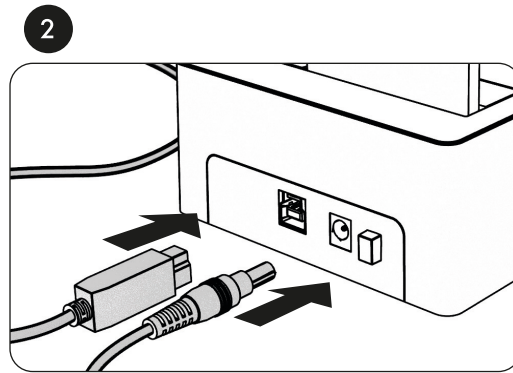

BACK

UK
CA

Nos produits et emballages se recyclent, ne les jetez as! Trouvez où les déposer sur le site www.quefairedemesdechets.fr