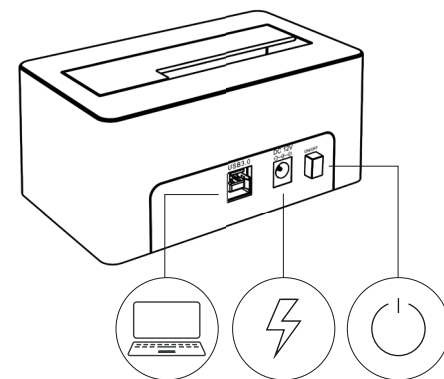

# IB-1121-U3

DockingStation for 2.5"/3.5" SATA Drive

1x

1x

1x

1x

Legacy USB standards	Current USB standards	Data transfer rate
USB 3.0 = USB 3.1 (Gen 1)	= USB 3.2 Gen 1	= 5 Gbit/s
USB 3.1 = USB 3.1 (Gen 2)	= USB 3.2 Gen 2	= 10 Gbit/s
USB 3.2 (Gen 2x2)	= USB 3.2 Gen 2x2	= 20 Gbit/s