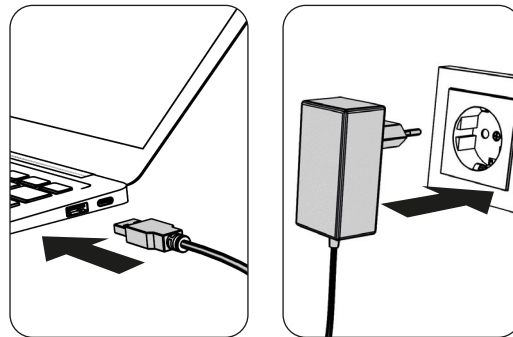

BACK

UK
CA

Nos produits et emballages se recyclent, ne les jetez as! Trouvez où les déposer sur le site www.quefairedemesdechets.fr