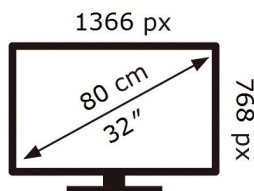

ENERG 

SAMSUNG

UE32T4300AE

27 kWh/1000h

ABCDEF **G**

41 kWh/1000h

2019/2013