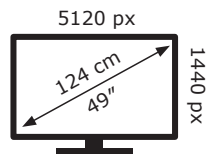

ENERG 

LG Electronics

49WQ95C

45 kWh/1000h

ABCDEF**G**
HDR
109 kWh/1000h

2019/2013