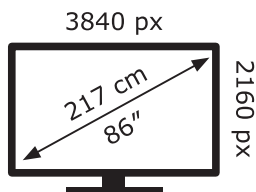

ENERG ⚡

LG Electronics

86UQ801C0LB

171 kWh/1000h

ABCDEF**G**

234 kWh/1000h

2019/2013