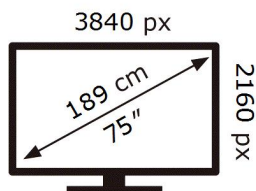

ENERG

SAMSUNG

QE75LS03BGU

131 kWh/1000h

ABCDEF **G**

251 kWh/1000h

2019/2013