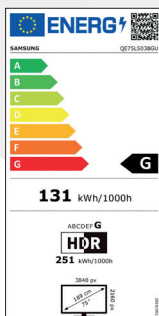

### DISPLAY

|                      |               |
|----------------------|---------------|
| Polliciaggio         | 75"           |
| Risoluzione          | 3840 x 2160   |
| Refresh Rate         | 100 Hz        |
| Schermo antiriflesso | Matte Display |

### VIDEO

|                            |                          |
|----------------------------|--------------------------|
| Picture Engine             | Quantum Processor 4K     |
| HDR (High Dynamic Range)   | Quantum HDR              |
| HDR10+                     | Si, Adaptive & Gaming    |
| HLG                        | Si                       |
| Contrasto                  | Dual LED                 |
| Colore                     | 100% Volume Colore       |
| Viewing Angle              | Wide                     |
| Micro Dimming              | Supreme UHD Dimming      |
| Contrast Enhancer          | Real Depth Enhancer      |
| Motion Technology          | Motion Xcelerator Turbo+ |
| Film Mode                  | Si                       |
| Smart Calibration          | Basic                    |
| Adaptive Picture           | Optimized/Eye Comfort    |
| Brightness/Color Detection | Si                       |

### ECO

|                                 |    |
|---------------------------------|----|
| Classe di efficienza energetica | G  |
| Auto Power Off                  | Si |