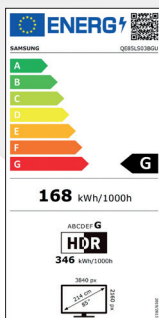

Global No.1 TV

Samsung is ranked No.1 TV brand for 16 years

Specifiche Tecniche

LS03B 85"

QE85LS03BGUXZT

EAN: 8806094931303

INFORMAZIONI GENERALI

Tipologia	QLED
Serie	LS

DISPLAY

Polliciaggio	85"
Risoluzione	3840 x 2160
Refresh Rate	100 Hz
Schermo antiriflesso	Matte Display

VIDEO

Picture Engine	Quantum Processor 4K
HDR (High Dynamic Range)	Quantum HDR
HDR10+	Si, Adaptive & Gaming
HLG	Si
Contrasto	Dual LED
Colore	100% Volume Colore
Viewing Angle	Wide
Micro Dimming	Supreme UHD Dimming
Contrast Enhancer	Real Depth Enhancer
Motion Technology	Motion Xcelerator Turbo+
Film Mode	Si
Smart Calibration	Basic
Adaptive Picture	Optimized/Eye Comfort
Brightness/Color Detection	Si

AUDIO

Dolby Atmos	Si
Object Tracking Sound	OTS
Q-Symphony	Si
Sound Output (RMS)	40 W
Speaker Type	2.0.2 CH
Multiroom Link	Si
Active Voice Amplifier	Si
Adaptive sound	Adaptive Sound+

ECO

Classe di efficienza energetica	G
Auto Power Off	Si