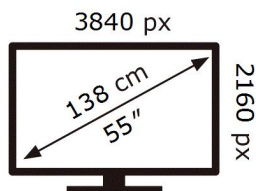

ENERG 

SAMSUNG

QE55LS03BGU

84 kWh/1000h

ABCDEF **G**

181 kWh/1000h

2019/2013