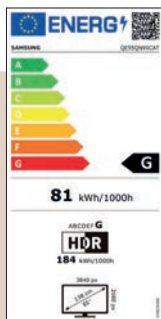

## VIDEO

Picture Engine	Neural Quantum Processor 4K
HDR (High Dynamic Range)	Neo Quantum HDR+
HDR10+	Sì, Adaptive & Gaming
HLG	Sì
Contrasto	Quantum Matrix
Colore	100% Volume Colore
Viewing Angle	Ultra
Micro Dimming	Ultimate UHD Dimming
Contrast Enhancer	Real Depth Enhancer
Motion Technology	Motion Xcelerator Turbo+
Smart Calibration	Basic & Professional
Adaptive Picture	Optimized/Eye Comfort
AI Upscale	Sì
Brightness/Color Detection	Sì

## ECO

Classe di efficienza energetica	G
Auto Power Off & Auto Power Saving	Sì