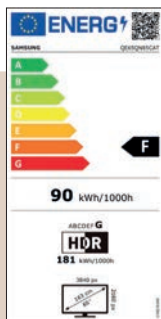

Polliciaggio	65"
Risoluzione	3840 x 2160
Refresh Rate	120 Hz
Schermo antiriflesso	N/A

VIDEO

Picture Engine	Neural Quantum Processor 4K
HDR (High Dynamic Range)	Neo Quantum HDR
HDR10+	Sì, Adaptive & Gaming
HLG	Sì
Contrasto	Quantum Matrix
Colore	100% Volume Colore
Viewing Angle	Wide
Micro Dimming	Supreme UHD Dimming
Contrast Enhancer	Real Depth Enhancer
Motion Technology	Motion Xcelerator Turbo+
Smart Calibration	Basic
Adaptive Picture	Optimized/Eye Comfort
AI Upscale	Sì
Brightness/Color Detection	Sì

AUDIO

Dolby Atmos	Sì
Object Tracking Sound	OTS
Q-Symphony	Sì
Sound Output (RMS)	60 W
Speaker Type	2.2.2 CH
Active Voice Amplifier	Sì
Adaptive sound	Adaptive Sound+
Dual Audio Support (Bluetooth)	Sì

ECO

Classe di efficienza energetica	F
Auto Power Off & Auto Power Saving	Sì

FUNZIONALITÀ SMART

Smart TV	Sì, Tizen™
Bixby	Integrato
Alexa	Integrato
Google Assistant	Integrato
SmartThings App Support	Sì
Universal Guide	Sì
Multi Device Experience	TV to Mobile, Mobile to TV, TV initiate mirroring, TV Sound to Mobile, Sound Mirroring, Wireless TV On
Tap View	Sì
Multi View	Sì, fino a 2 video
Ambient Mode	Ambient Mode+
Workspace	Sì
Wireless Dex	Sì
NFT	Nifty Gateway