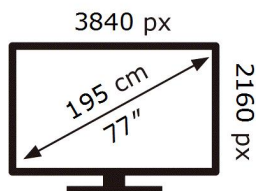

ENERG

SAMSUNG

QE77S90CAT

117 kWh/1000h

ABCDEF **G**

188 kWh/1000h

2019/2013