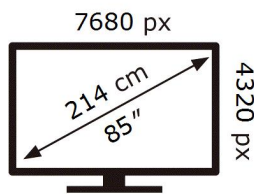

ENERG

SAMSUNG

GQ85QN900CT

168 kWh/1000h

ABCDEF **G**

459 kWh/1000h

2019/2013