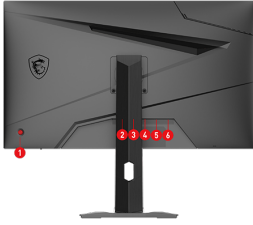

SPECIFICATIONS

Panel Size	27" (69cm)
Active Display Area (mm)	597.6 (H) x 336.15 (V)
Curvature	Flat
Panel Type	Rapid IPS
Panel Resolution	2560x1440 (WQHD)
Pixel Pitch (H x V)	0.2331(H)x0.2331(V)
Aspect Ratio	16:9
Brightness (nits)	300 (Typ.) 400 (HDR Peak)
Contrast Ratio	1000:1
DCR	100000000:1
Signal Frequency	90.9~242.4 KHz(H) / 48~170 Hz(V)
Refresh Rate	170Hz
Response time	1ms GtG
DYNAMIC REFRESH RATE TECHNOLOGY	FreeSync Premium
HDR Support	VESA DisplayHDR 400
Video ports	2x HDMI™ (Supports WQHD@144Hz as specified in HDMI™ 2.0b) 1x DisplayPort (Supports WQHD@170Hz as specified in DisplayPort 1.4 By DP overclocking) 1x Type-C (DP Alt.)
USB ports	N/A
Audio ports	1x Headphone out
Viewing Angle	178° (H) / 178° (V)
Adobe RGB / DCI-P3 / sRGB	93% / 95% / 150%
Surface Treatment	Anti-glare
Display Colors	1.07B (8 bits + FRC)
Power Type	External Adaptor 19V 3.42A
Power Input	100~240V, 50/60Hz
Adjustment (Tilt)	-5° ~ 20°
Adjustment (Swivel)	-45° ~ 45°
Adjustment (Pivot)	-90° ~ 90°
Adjustment (Height)	0 ~ 130mm
Kensington Lock	Yes
Control	5-way OSD navigation joystick
ACTIVATED RANGE	48 to 170Hz
Dimension (W x D x H)	613.49 x 196.48 x 402.08 mm / 613.5 x 69.74 x 362.46 mm (without stand)

Carton Dimension (W X D X H)	WW carton: 815 x 145 x 502 mm / Outer: 830 x 158 x 526 mm
Console Mode	2K Resolution PS5™ Optimization FHD/WQHD @ 120Hz * All trademarks and the registered trademarks are the property of their respective owners.
Frameless Design	Yes
PIP / PBP Function	Yes
VESA Mounting	75 x 75 mm
Weight (NW / GW)	6.05 kg / 8 kg Without Stand: 4.05 kg
Note	Display Port: 2560 x 1440 (Up to 170Hz by DP overclocking). Type-C: 2560 x 1440 (DP alt. w/ PD Charging 15W) HDMI™: 2560 x 1440 (Up to 144Hz) Adobe RGB, DCI-P3 and sRGB follow CIE1976 Standard

CONNECTIONS

1. 5-way joystick navigator
2. DC jack
3. Earphone out
4. 2x HDMI™ (2.0b)
5. 1x Display Port (1.4)
6. Type-C (15W PD Charging)