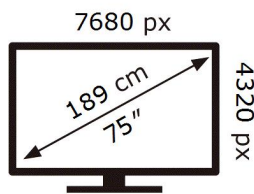

ENERG

SAMSUNG

QE75QN800CT

141 kWh/1000h

ABCDEF **G**

HDR

399 kWh/1000h

2019/2013