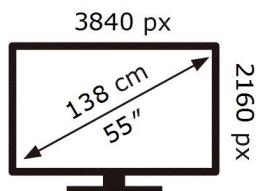

ENERG

SAMSUNG

QE55S93CAT

82 kWh/1000h

ABCDEF **G**

134 kWh/1000h

2019/2013