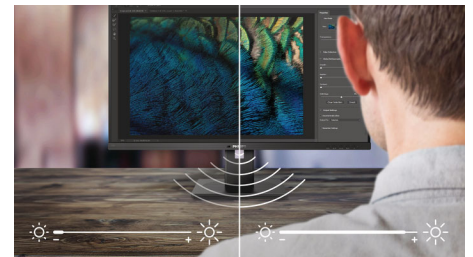

PowerSensor

PowerSensor is a built-in 'people sensor' that transmits and receives harmless infrared signals to determine if user is present and automatically reduces monitor brightness when user steps away from the desk, cutting energy costs by up to 80 percent and prolonging monitor life