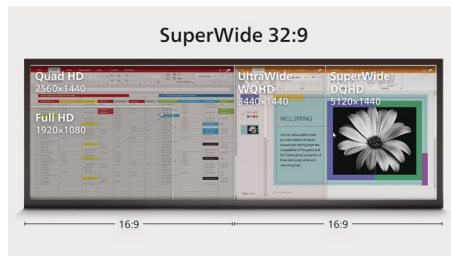

DisplayHDR 400

VESA-certified DisplayHDR 400 delivers a significant step-up from normal SDR displays. Unlike, other 'HDR compatible' screens, true DisplayHDR 400 produces astonishing brightness, contrast and colors. With global dimming and peak brightness up-to 400 nits, images come to life with notable highlights while featuring deeper, more nuanced blacks. It renders a fuller palette of rich new colors, delivering a visual experience that engages your senses.

32:9 SuperWide

32:9 SuperWide 49" screen, with 5120 x 1440 resolution, is designed to replace multiscreen setups for massive wide view. It's like having two 27" 16:9 Quad HD displays side-by-side. SuperWide monitors offer screen area of dual monitors without the complicated setup.

Specifications

Picture/Display

- LCD panel type: VA LCD
- Backlight type: W-LED system
- Panel Size: 44.5 inch / 113 cm
- Display Screen Coating: Anti-Glare, 2H, Haze 25%
- Effective viewing area: 1087.488 (H) x 305.856 (V) - at a 1500R curvature*
- Aspect ratio: 32:9
- Maximum resolution: 5120 x 1440 @ 75 Hz
- Pixel Density: 120 PPI
- Response time (typical): 4 ms (Gray to Gray)*
- Brightness: 450 cd/m²
- Contrast ratio (typical): 3000:1
- SmartContrast: 80,000,000:1
- Pixel pitch: 0.2124 x 0.2124 mm
- Viewing angle: 178° (H) / 178° (V), @ C/R > 10
- Flicker-free
- Picture enhancement: SmartImage
- Display colors: 16.7 M (8 bit)
- Color gamut (typical): NTSC 107%*, sRGB 123%*
- HDR: DisplayHDR 400 certified
- Scanning Frequency: 30 - 114 kHz (H) / 48 - 75 Hz (V)
- SmartUniformity: 93 ~ 105%
- Delta E: < 2
- sRGB
- LowBlue Mode
- EasyRead
- Adaptive sync