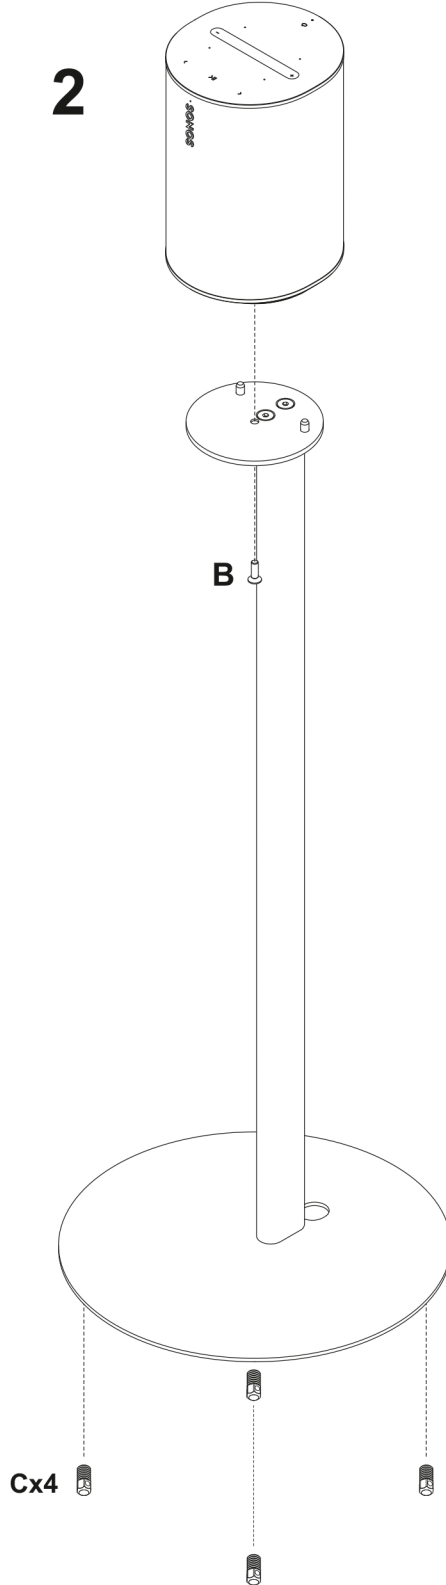

Included (per stand)  
 Inclus  
 Inbegrien  
 Incluido

A	B	C	D
M6x20mm	M5x16mm		
x2	x1	x4	x1

MB4509/MB4516  
 Sonos ERA100 Floor Stand

1

2

3