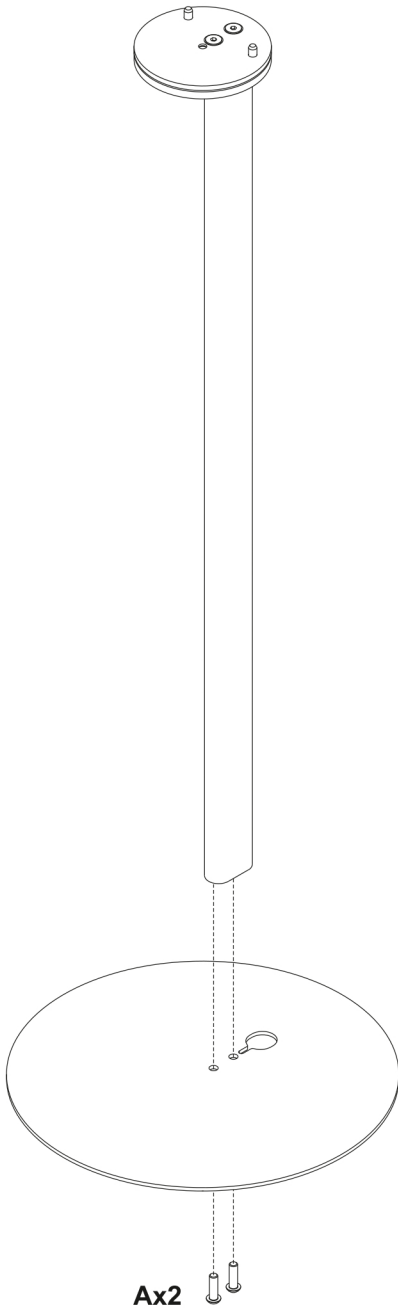

Included (per stand)  
 Inclus  
 Inbegrien  
 Incluido

A	B	C	D
M6x20mm	M5x16mm		
x2	x1	x4	x1

MB4509/MB4516  
 Sonos ERA100 Floor Stand

1

2

3