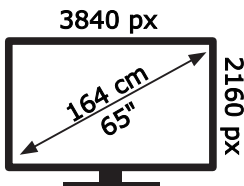

ENERG

JVC

LT-65VA3205I

85 kWh/1000h

ABCDEF **G**

195 kWh/1000h

50660506

2019/2013