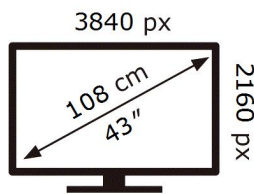

ENERG

SAMSUNG

TQ43LS05BGU

54 kWh/1000h

ABCDEF **G**

100 kWh/1000h

2019/2013