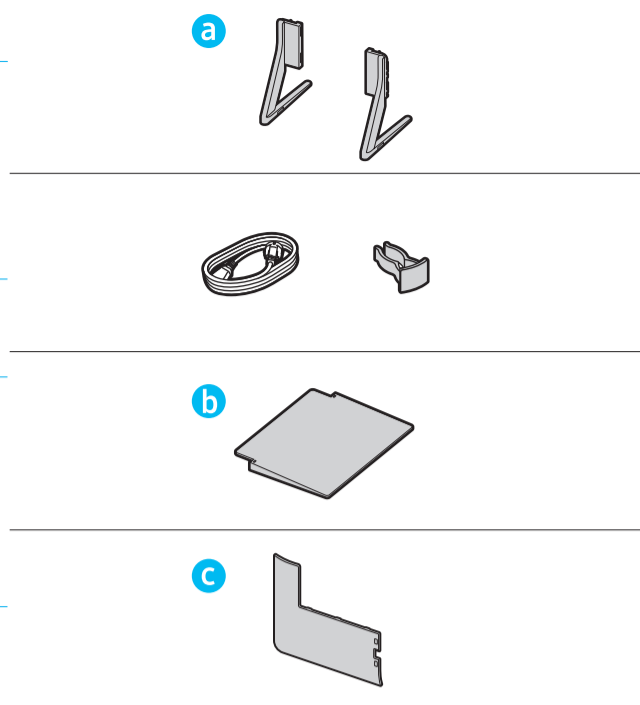

	A	B	C	D	E	F	G	H
55S9*C 55SC9*	48.2 inches (1225.4 mm) (122.54 cm)	27.9 inches (708.6 mm) (70.86 cm)	1.6 inches (39.9 mm) (3.99 cm)	30.5 inches (773.5 mm) (77.35 cm)	10.5 inches (265.9 mm) (26.59 cm)	54.6 inches (138 cm)	35.7 lbs (16.2 kg) (16,2 kr)	40.1 lbs (18.2 kg) (18,2 kr)
65S9*C 65SC9*	56.9 inches (1444.3 mm) (144.43 cm)	32.7 inches (831.7 mm) (83.17 cm)	1.6 inches (39.9 mm) (3.99 cm)	35.3 inches (896.6 mm) (89.66 cm)	10.5 inches (265.9 mm) (26.59 cm)	64.5 inches (163 cm)	46.5 lbs (21.1 kg) (21,1 kr)	50.9 lbs (23.1 kg) (23,1 kr)

* : 0-9, A-Z

	VESA A x B (mm) VESA A x B (mm)	C (mm) C (mm)	D x 4
55S9*C 55SC9*	300 x 200	28-30	M8
65S9*C 65SC9*			

* : 0-9, A-Z