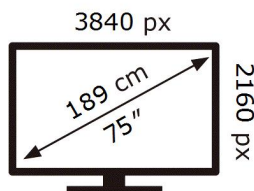

ENERG

SAMSUNG

UE75CU7170U

129 kWh/1000h

ABCDEF **G**

229 kWh/1000h

2019/2013