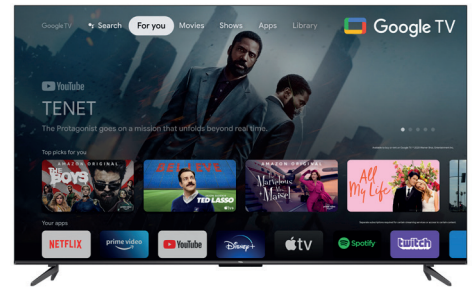

HDR Multi Format DVI HDR10
Brighter brights, deeper darks
and a wider range of colours

Game Master
Your optimized gaming experience

HDMI 2.1

ALLM

Auto Low Latency Mode

HDMI 2.1 ALLM
Fast game experience

Dolby Atmos
transports you into the story
with moving audio

Entertainment you love.
With a little help from Google

HANDS-FREE VOICE CONTROL

Hands-free Google Assistant
Let your voice be heard

TCL

65P731

DISPLAY

Screen size (inches/cm)	65 / 165.1
Visible screen size : diagonal(inches/cm)	64.5 / 164
Panel resolution	UHD
Wide color Technology	WGC
HDR (High Dynamic Range)	Yes
HDR formats	Dolby Vision, HDR10, PQ10, HLG
HDR brightness	-
Picture Performance Index*	2700
Resolution	3840x2160
Curved / Curvature	-
10 bit panel	Yes
Dynamic contrast	Mega
Picture processing	IPQ 2.0 Engine
Dimming	Yes
Ultra AR coating	-
UHD upscaling	UHD AI Super Resolution
Color management	20P & 2P calibration
Digital Noise Reduction	Yes
Film Mode	Yes