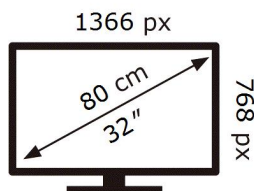

ENERG

SAMSUNG

UE32T4300AE

27 kWh/1000h

ABCDEF **G**

41 kWh/1000h

2019/2013