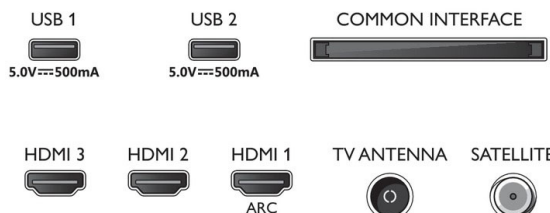

Supported HDMI video features

- HDR: HDR10, HLG

Multimedia Applications

- Video Playback Formats: Containers: AVI, MKV, H264/MPEG-4 AVC, MPEG-1, MPEG-2, MPEG-4, VP9, HEVC (H.265), AV1
- Subtitles Formats Support: .SML, .SRT, .SSA, .SUB, .TXT, .ASS
- Music Playback Formats: AAC, MP3, WAV, WMA (v2 up to v9.2), WMA-PRO (v9 and v10), FLAC
- Picture Playback Formats: JPEG, BMP, GIF, PNG, HEIF

Design

- Colours of TV: Satin chrome bezel
- Stand design: Satin chrome sticks

Dimensions

- Box dimensions (W x H x D): 1100.0 x 680.0 x 140.0 mm
- Set dimensions (W x H x D): 956.0 x 566.0 x 87.0 mm
- Set dimensions with stand (W x H x D): 956.0 x 586.0 x 224.0 mm
- Product weight: 6.3 kg
- Product weight (+stand): 6.5 kg
- Weight incl. Packaging: 9.0 kg
- Wall-mount compatible: 100 x 100 mm
- Stand dimensions (W x H x D): 756.0 x 20.0 x 224.0 mm

- Distance between 2 stands: 756.0 mm
- Stand height to TV bottom edge: 20.0 mm

Accessories

- Included accessories: Remote Control, 2 x AAA Batteries, Tabletop stand, Power cord, Quick start guide, Legal and safety brochure

EU Energy card

- EPREL registration numbers: tbc
- Energy class for SDR: n.a.
- On mode power demand for SDR: tbc kWh/1000h
- Off mode power consumption: n.a.
- Networked standby mode: 2.0 W
- Panel technology used: LED LCD

Connections

Side