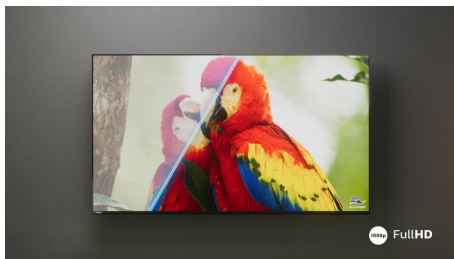

PHILIPS

FHD TV
108 cm (43") TV Philips Smart TV, Pixel Plus HD

Highlights

Sharp picture

Love everything you watch on this Full HD LED TV. The TV's processing engine optimises picture quality to deliver sharp images, rich colours and smooth motion. You get the best possible viewing experience every time.

Slim, attractive design.

Looking for a TV that fits with your room? The virtually bezel-free screen of this smart TV goes with just about any interior. The slim, light-grey feet make it seem as if the screen is floating.