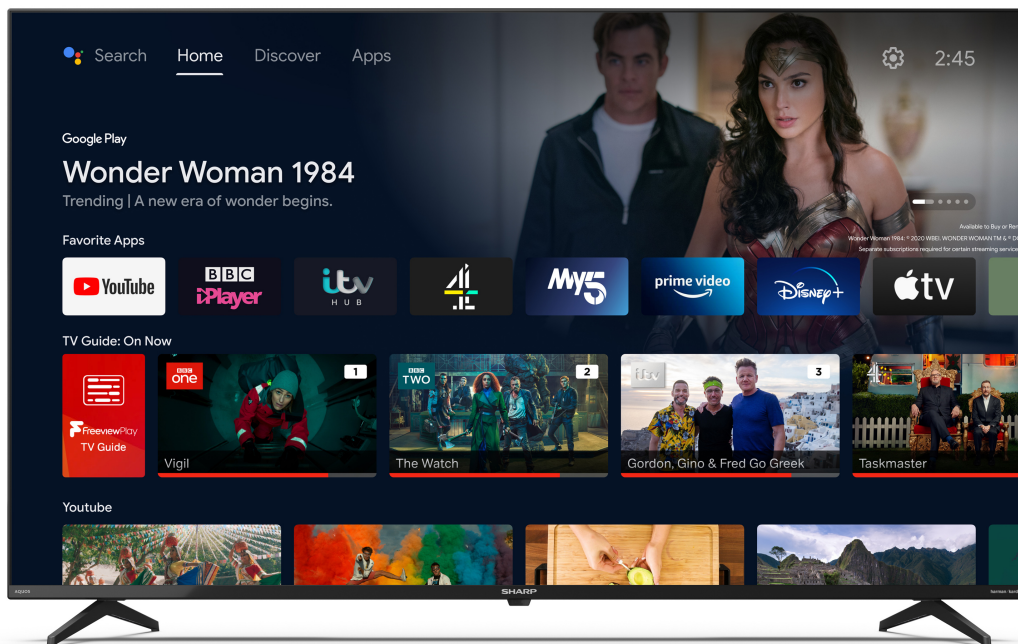

# 55" 4K ULTRA HD ANDROID TV™

The 55FN2KA is a 4K Ultra High Definition Frameless LED Android TV™ with exceptional multimedia functionality.

## HIGHLIGHTS

- 4K Ultra HD Android TV™
- HDMI 2.1 with eARC
- Dolby Vision™ - cinema-inspired HDR
- DTS:X immersive audio codec
- DTS Virtual:X 3D audio post processing
- HARMAN/KARDON® Speaker System
- Google Assistant
- Chromecast Built-in
- Bluetooth®