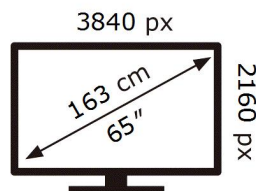

ENERG

SAMSUNG

QE65Q60CAU

73 kWh/1000h

ABCDEF **G**

160 kWh/1000h

2019/2013