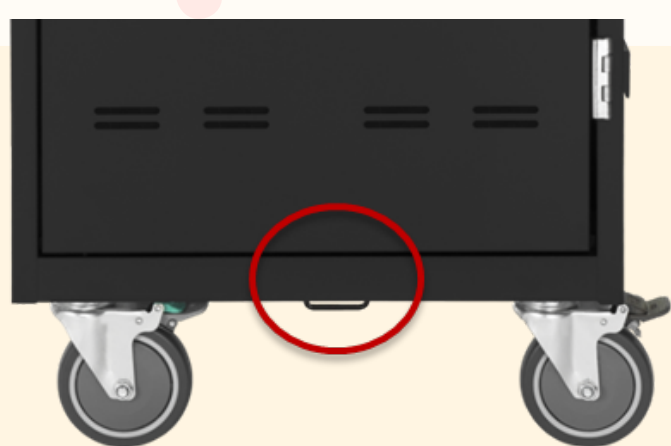

Smart Cycle Charging Technology

Simply connect the E24c+ to an outlet and it will automatically and safely circulate power throughout each layer of devices.

Safe and Secured Storage

With the solid steel construction, the charging cart can store multiple devices inside and prevent them from crashing. Built-in 2-point locking mechanism to secure your devices inside the charging cart.

User Friendly Design

The exterior casing features several user-friendly designs, such as non-slip (removable) rubber mat on top, cart handle and outer cable management hook that will allow users to better manage their cables and move around the cart freely and easily.

Easy to Move

The cart features 5" swivel casters, which make it easier to transport devices and provide a smooth mobile experience.

Upgrade on Our Charging Cart

The charging cart comes with a metal ring allowing the charging cart to be locked to the wall, which enhances its security and is especially useful in certain usage scenarios.