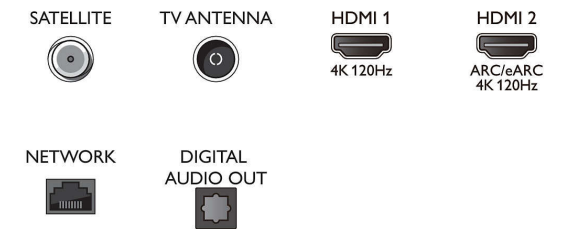

Tuner/Reception/Transmission

- Digital TV: DVB-T/T2/T2-HD/C/S/S2
- TV Programme guide*: 8-day Electronic

Connections

Side

Bottom

Specifications

- Programme Guide
- Signal strength indication
- Teletext: 1000 page Hypertext
- HEVC support

Smart TV Features

- Interactive TV: HbbTV
- Remote Control: with Voice
- Voice assistant*: Google Assistant built in, RC with Mic., Works with Alexa

Multimedia Applications

- Video Playback Formats: Containers: AVI, MKV, H264/MPEG-4 AVC, MPEG-1, MPEG-2, MPEG-4, VP9, HEVC (H.265), AV1
- Music Playback Formats: AAC, MP3, WAV, WMA (v2 up to v9.2), WMA-PRO (v9 and v10), FLAC
- Subtitles Formats Support: .SML, .SRT, .SSA, .SUB, .TXT, .ASS
- Picture Playback Formats: JPEG, BMP, GIF, PNG, 360 photo, HEIF