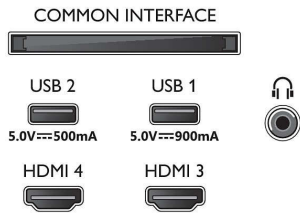

Specifications

Ambilight

- Ambilight Features: Wall colour adaptive, Lounge mode, Game Mode, Ambilight Music, AmbiWakeup, AmbiSleep, Compatible with Philips Wireless Home Speakers, Ambilight Boot-Up Animation
- Ambilight Version: next generation 3 sided

Picture/Display

- Diagonal screen size (inch): 42 inch
- Diagonal screen size (metric): 106 cm

- Display: 4K Ultra HD OLED
- Panel resolution: 3840 x 2160
- Native refresh rate: 120 Hz
- Picture engine: P5 AI Perfect Picture Engine
- Picture enhancement: Perfect Natural Motion, Micro Dimming Perfect, Wide Colour Gamut 99% DCI/P3, Dolby Vision, HLG (Hybrid Log Gamma), A.I. PQ mode, CalMAN Ready, IMAX enhanced mode, HDR10+ Adaptive, Film-maker mode

Display input resolution

- Resolution-Refresh rate: 576 p - 50 Hz, 640 x 480 - 60 Hz, 720 p - 50 Hz, 60 Hz, 1920 x 1080 p - 24 Hz, 25 Hz, 30 Hz, 50 Hz, 60 Hz, 100 Hz, 120 Hz., 2560 x 1440 - 60 Hz, 120 Hz, 3840 x 2160 p - 24 Hz, 25 Hz, 30 Hz, 50 Hz, 60 Hz, 100 Hz, 120 Hz.

Tuner/Reception/Transmission

- Digital TV: DVB-T/T2/T2-HD/C/S/S2
- TV Programme guide*: 8-day Electronic

Connections

Side