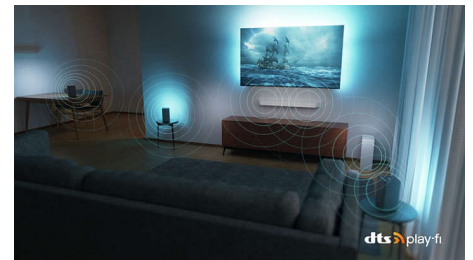

DTS Play-Fi

Philips Wireless Home System powered by DTS Play-Fi lets you connect to compatible soundbars and wireless speakers around your home in seconds. Listen to movies in the kitchen. Play music anywhere. You can even create a home-cinema surround-sound system using your Philips TV as a central speaker.

AMBILIGHT tv

P AI Intelligent Picture Engine

OLED

IMAX ENHANCED

Dolby VISION ATMOS

Ok Google

Google TV

nVIDIA G-SYNC