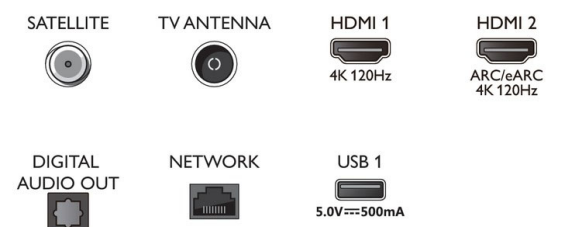

Bottom

Issue date 2023-03-11

Version: 2.1.1

12 NC: 8670 001 88201
EAN: 87 18863 03710 2

© 2023 Koninklijke Philips N.V.
All Rights reserved.

Specifications are subject to change without notice.
Trademarks are the property of Koninklijke Philips N.V.
or their respective owners.

www.philips.com

- EPG and actual visibility (up to 8 days) is country- and operator-dependent.
- Android App offerings vary per country. For more details please visit your local Google Play Store.
- The TV supports DVB reception for 'Free to air' broadcast. Specific DVB operators may not be supported. An up to date list can be found in the FAQ section of the Philips support website. For some operators Conditional Access and subscription are required. Contact your operator for more information.
- Philips TV Remote app and related functionalities vary per TV model, operator and country, as well as smart device model and OS. For more details please visit: www.philips.com/TVRemoteapp.
- USB recording for digital channels only, recordings may be limited by broadcast copy protection (CI+). Country and channel restrictions may apply.
- This television contains lead only in certain parts or components where no technology alternatives exist in accordance with existing exemption clauses under the RoHS Directive.
- Memory size (Flash): 16 G, the actual available disc space may differ (dependent on e.g. (pre-)installed apps, installed operating system, etc.)
- Amazon, Alexa and all related logos are trademarks of Amazon.com, Inc. or its affiliates. Amazon Alexa is available in selected languages and countries.
- Amazon Prime is available in selected languages and countries.
- Disney+ subscription required. Subject to terms at <https://www.disneyplus.com> (c) 2020 Disney and its related entities. Disney+ is available in selected languages and countries.
- Google Assistant is available on Philips Android TVs running on Android O (8) or higher OS version. Google Assistant is available in selected languages and countries.
- Netflix subscription required. Subject to terms on <https://www.netflix.com>
- Rakuten TV is available in selected languages and countries.
- Philips OLED TV panels have been certified as flicker-free and discomfort glare free by UL.
- Google TV is the name of this device's software experience and a trademark of Google LLC.
- Google TV is the name of this device's software experience and a trademark of Google LLC. YouTube, OK Google and other marks are trademarks of Google LLC.