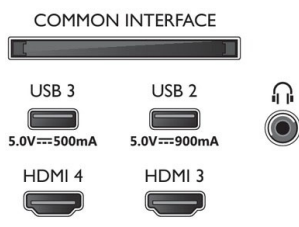

Connections

Side