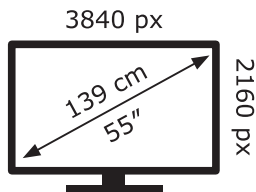

ENERG ⚡

LG Electronics

OLED55B26LA

84 kWh/1000h

ABCDEF**G**

151 kWh/1000h

2019/2013