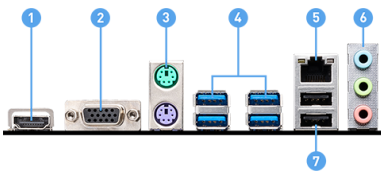

EZ Debug LED

Easiest way to troubleshoot.

Frozr AI Cooling

Detect CPU & GPU temperatures and automatically adjust system fan duty to a proper value.

Memory Boost

Advanced technology to deliver pure data signals for the best performance, stability and compatibility.

Core Boost

With premium layout and fully digital power design to support more cores and provide better performance.

CONNECTIONS

1. HDMI™
2. VGA
3. Keyboard/Mouse
4. USB 3.2 Gen 1 5Gbps (Type-A)
5. LAN port
6. Audio connectors
7. USB 2.0