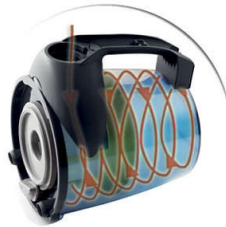

Philips
Bagless vacuum cleaner

Anti-allergy

FC8732/02

Take the effort out of cleaning

Extra long cord, no bag required

EasyClean is designed for those people who want a thorough cleaning result with minimal effort.

Super Clean Air HEPA 12 filter

This Super Clean Air HEPA 12 filter catches at least 99.5% of all harmful microscopic vermin that cause respiratory allergies.

Easy-to-empty dust bucket

The bagless vacuum cleaner has a transparent dust bucket that shows the dust removed from your floor and makes it easy to find valuables that are sucked up accidentally.

Improved cyclone

This EasyClean has an improved cyclone that filters even more dust out the air.

Specifications

Performance

- Input power (max): 1800 W
- Input power (IEC): 1600 W
- Noise level (Lc IEC): 79 dB
- Suction power (max): 300 W
- Vacuum (max): 29 kPa
- Airflow (max): 36 l/s

Design

- Colour: Raven black

Usability

- Tube coupling: Button
- Action radius: 10 m
- Cord length: 8 m
- Carrying handle: Top and front
- Tube type: Metal lacquered 2-piece telescopic tube
- Power control: Electronic on appliance
- Wheel type: Plastic