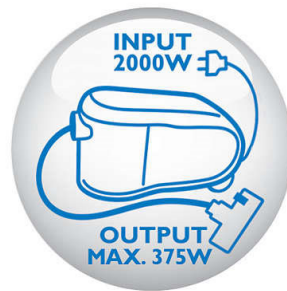

Outstanding cleaning power

Very efficient 2000 Watt motor, generating a suction power of max. 375 Watt.