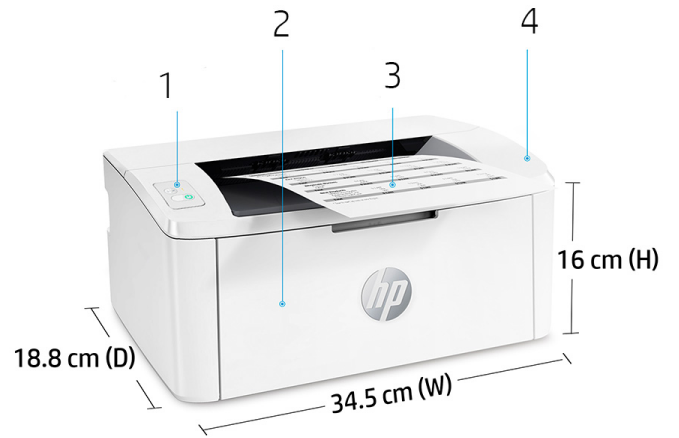

Product walkaround

HP LaserJet M111cw Printer shown

1. Intuitive Control Panel
2. 150 sheet Input Tray
3. 100 sheet Output Bin
4. World's Smallest Laser in its Class

Accessories, Supplies and Support

Supplies	W1500A HP 150A Black Original LaserJet Toner Cartridge (~975 pages)
Accessories	
Service and Support	U35PQE HP 3 year Care Pack with Standard Exchange for LaserJet Printers U35PLE HP 3 year Care Pack with Next Day Exchange for LaserJet Printers U35PTE HP 3 year Care Pack with Return to Depot Support for LaserJet Printers (U35PQE: all EMEA countries, except ME, Africa, South Africa, Israel, Turkey, U35PLE: Austria, Belgium, Denmark, Finland, France, Germany, Ireland, Italy, Netherlands, Norway, Portugal, Spain, Sweden, Switzerland, UK, Czech, Greece, Hungary, Poland, Slovakia, U35PTE: ME, Africa, South Africa, Israel, Turkey)