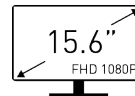

PRO MP161

Business & Productivity Monitor

15.6" Screen Size

Boost the productivity & magnify your entertainment with a 15.6 inches screen and experience a breathtaking screen that comes with FHD resolution

SPECIFICATIONS

Type / Size	15.6"
Active Display Area (mm)	344.16(H) x 193.59(V)
Curvature	Flat
Panel Type	IPS
Resolution	1920 x 1080 (FHD)
Pixel Pitch	0.17925(H) x 0.17925(V)
Aspect Ratio	16:9
Brightness (nits)	250 cd/m ²
Contrast Ratio	600:1
Refresh Rate	60Hz
Response Time	4ms (GTG)
View Angles	170°(H) / 170°(V)
sRGB	53%
Surface Treatment	Anti-glare
Display Colors	262K
Color Bit	6 bits
Video Interface	1x Mini-HDMI (2.0b) 2x Type-C (DP 1.2a signal with Alt mode & 15W Power Delivery / Power Input)
Speaker	2x 1.5W
Power Type	External USB Power (Type C interface)
Adjustment (Tilt)	0° ~ 180°
Kensington Lock	N/A
VESA Mounting	N/A
Product Dimension with Stand (W x D x H)	362.26 x 17.8 x 232.92 mm (14.26x 0.7 x 9.17 inch)
Product Dimension without Stand (W x D x H)	362.26 x 10.8 x 232.92 mm (14.26 x 0.43 x 9.17 inch)
Weight (NW / GW)	0.75 kg (1.65 lbs) / 2.4 kg (5.29 lbs)
Dimension (W x D x H) With Carton	430 x 301 x 62 mm (16.93 x 11.85 x 2.44 inch)
Accessory	1x Mini HDMI to HDMI cable, 1x Type C to C cable, 1x Protection Bag, 1x Quick Guide
Note	HDMI: 1920 x 1080 (Up to 60Hz) Type-C: 1920 x 1080 (Up to 60Hz) Adaptive-Sync support