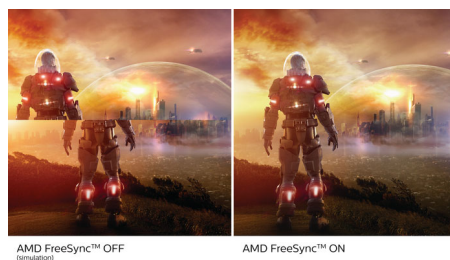

Ultra-smooth gaming

Gaming shouldn't be a choice between choppy gameplay or broken frames. With the new Philips monitor it doesn't have to be. Get fluid, artifact-free performance at virtually any framerate with AMD FreeSync™ technology, smooth quick refresh and ultra-fast response time.