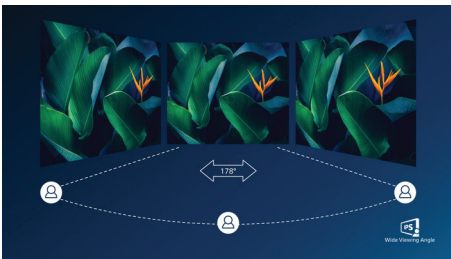

PHILIPS

Highlights

4-sided frameless

Extremely minimizing 4-sided bezels on this virtually frameless display gives minimalist look and offers an expansive viewing experience. Expand your productivity and make you focus on the vivid images with seamless visions. Significant wide view without distraction even multi monitor set-up in pivot mode.

IPS technology

IPS displays use an advanced technology which gives you extra wide viewing angles of 178/178 degree, making it possible to view the display from almost any angle. Unlike standard TN panels, IPS displays gives you remarkably crisp images with vivid colors, making it ideal not only for Photos, movies and web browsing, but also for professional applications which demand color accuracy and consistent brightness at all times.