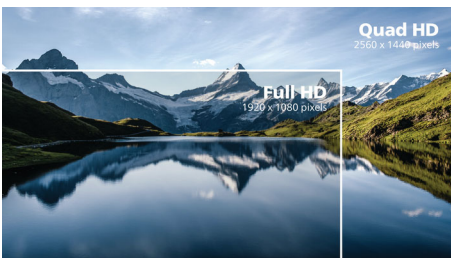

Crystalclear images

These Philips screens deliver Crystalclear, Quad HD 2560x1440 or 2560x1080 pixel

images. Utilizing high performance panels with high density pixel count, enabled by high bandwidth sources like USB-C, Displayport, HDMI, Dual link DVI, these new displays will make your images and graphics come alive. Whether you are demanding professional requiring extremely detailed information for CAD-CAM solutions, using 3D graphic applications or a financial wizard working on huge spreadsheets, Philips displays will give you Crystalclear images.